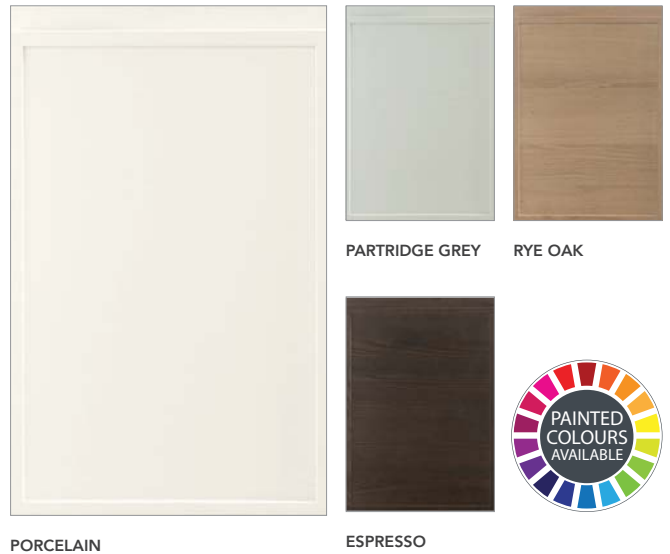

Lichfield

Here, handsome Espresso woodgrain blends with rich painted Truffle and toning walls, lifted by bright quartz worktops and splashbacks.

Enjoy a luxuriously earthy and intimate feel – perfect for sharing good food with great company!