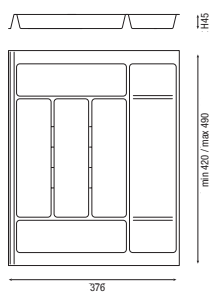

Cutlery trays

Our range of anthracite cutlery inserts by Gollinucci bring personal style and functionality to your drawers. As one complete insert, you have the option to tailor the layout to work for you and your kitchen.

Our new collection of orion grey modular cutlery trays are designed for the optimisation and personalisation of drawers.

- Orion grey
- Minimum drawer depth: 420mm
  Maximum drawer depth: 490mm

Available to fit 400 to 1000mm drawers they offer a compartment for everything.

Order code	drawer width
OGCT400	400mm
OGCT500	500mm
OGCT600	600mm
OGCT800	800mm
OGCT900	900mm
OGCT1000	1000mm

Add a knife block, chopping board or foil and film dispenser for a more tailored solution.

+

+