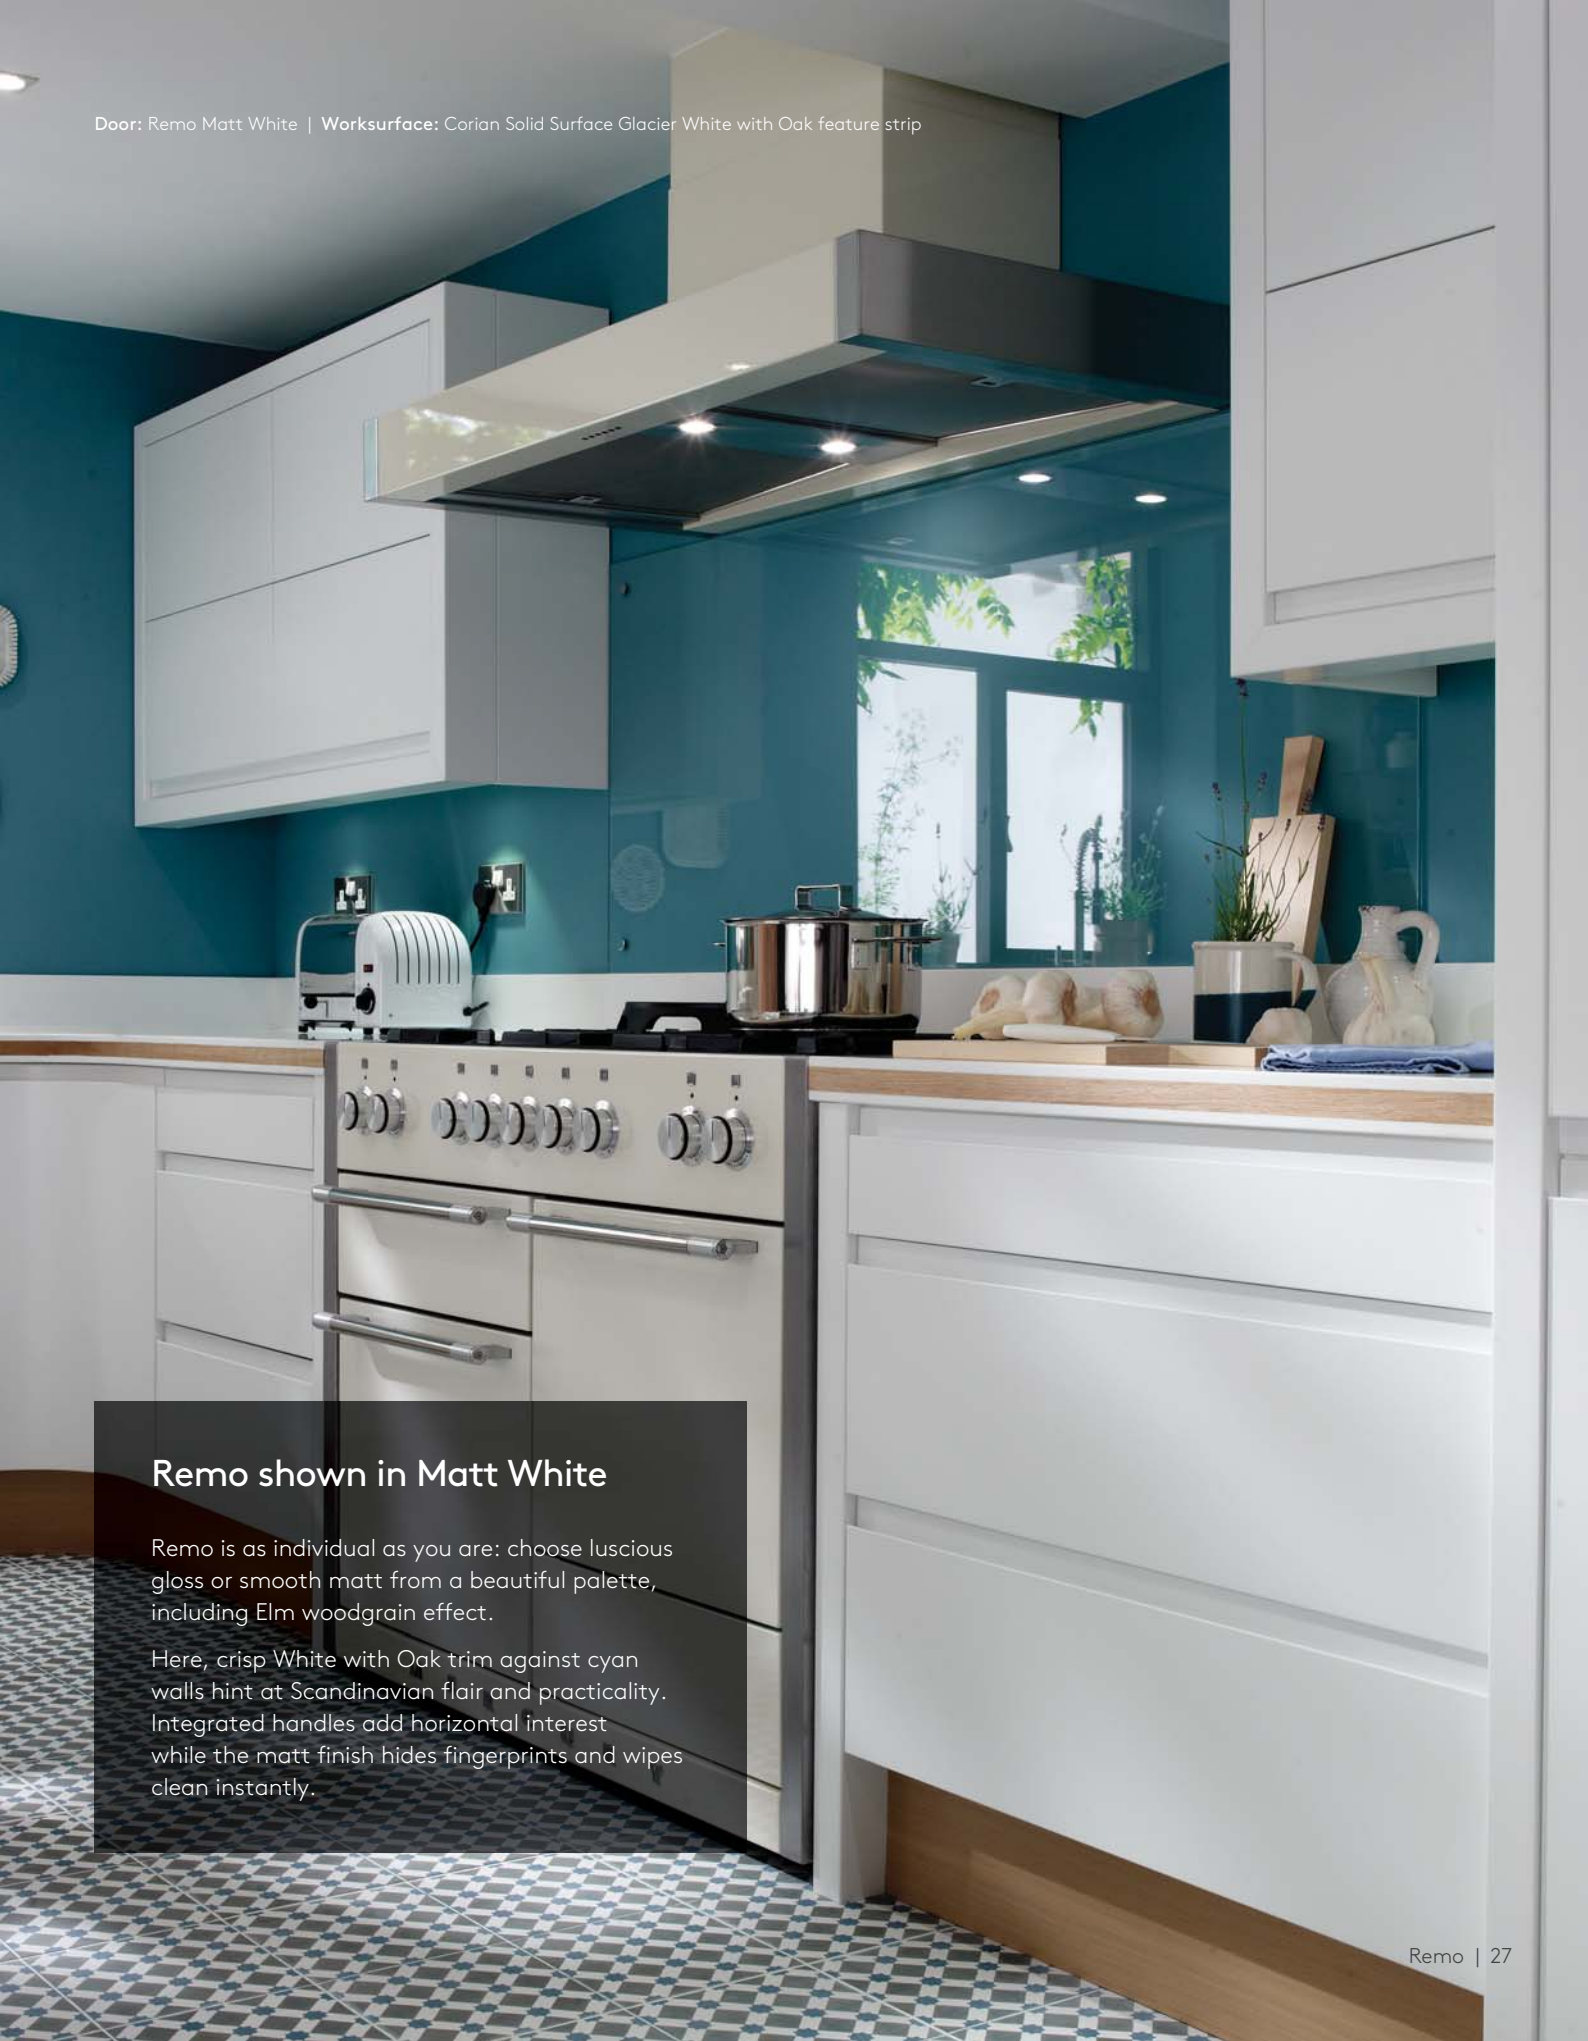

Remo shown in Matt White

Remo is as individual as you are: choose luscious gloss or smooth matt from a beautiful palette, including Elm woodgrain effect.

Here, crisp White with Oak trim against cyan walls hint at Scandinavian flair and practicality. Integrated handles add horizontal interest while the matt finish hides fingerprints and wipes clean instantly.