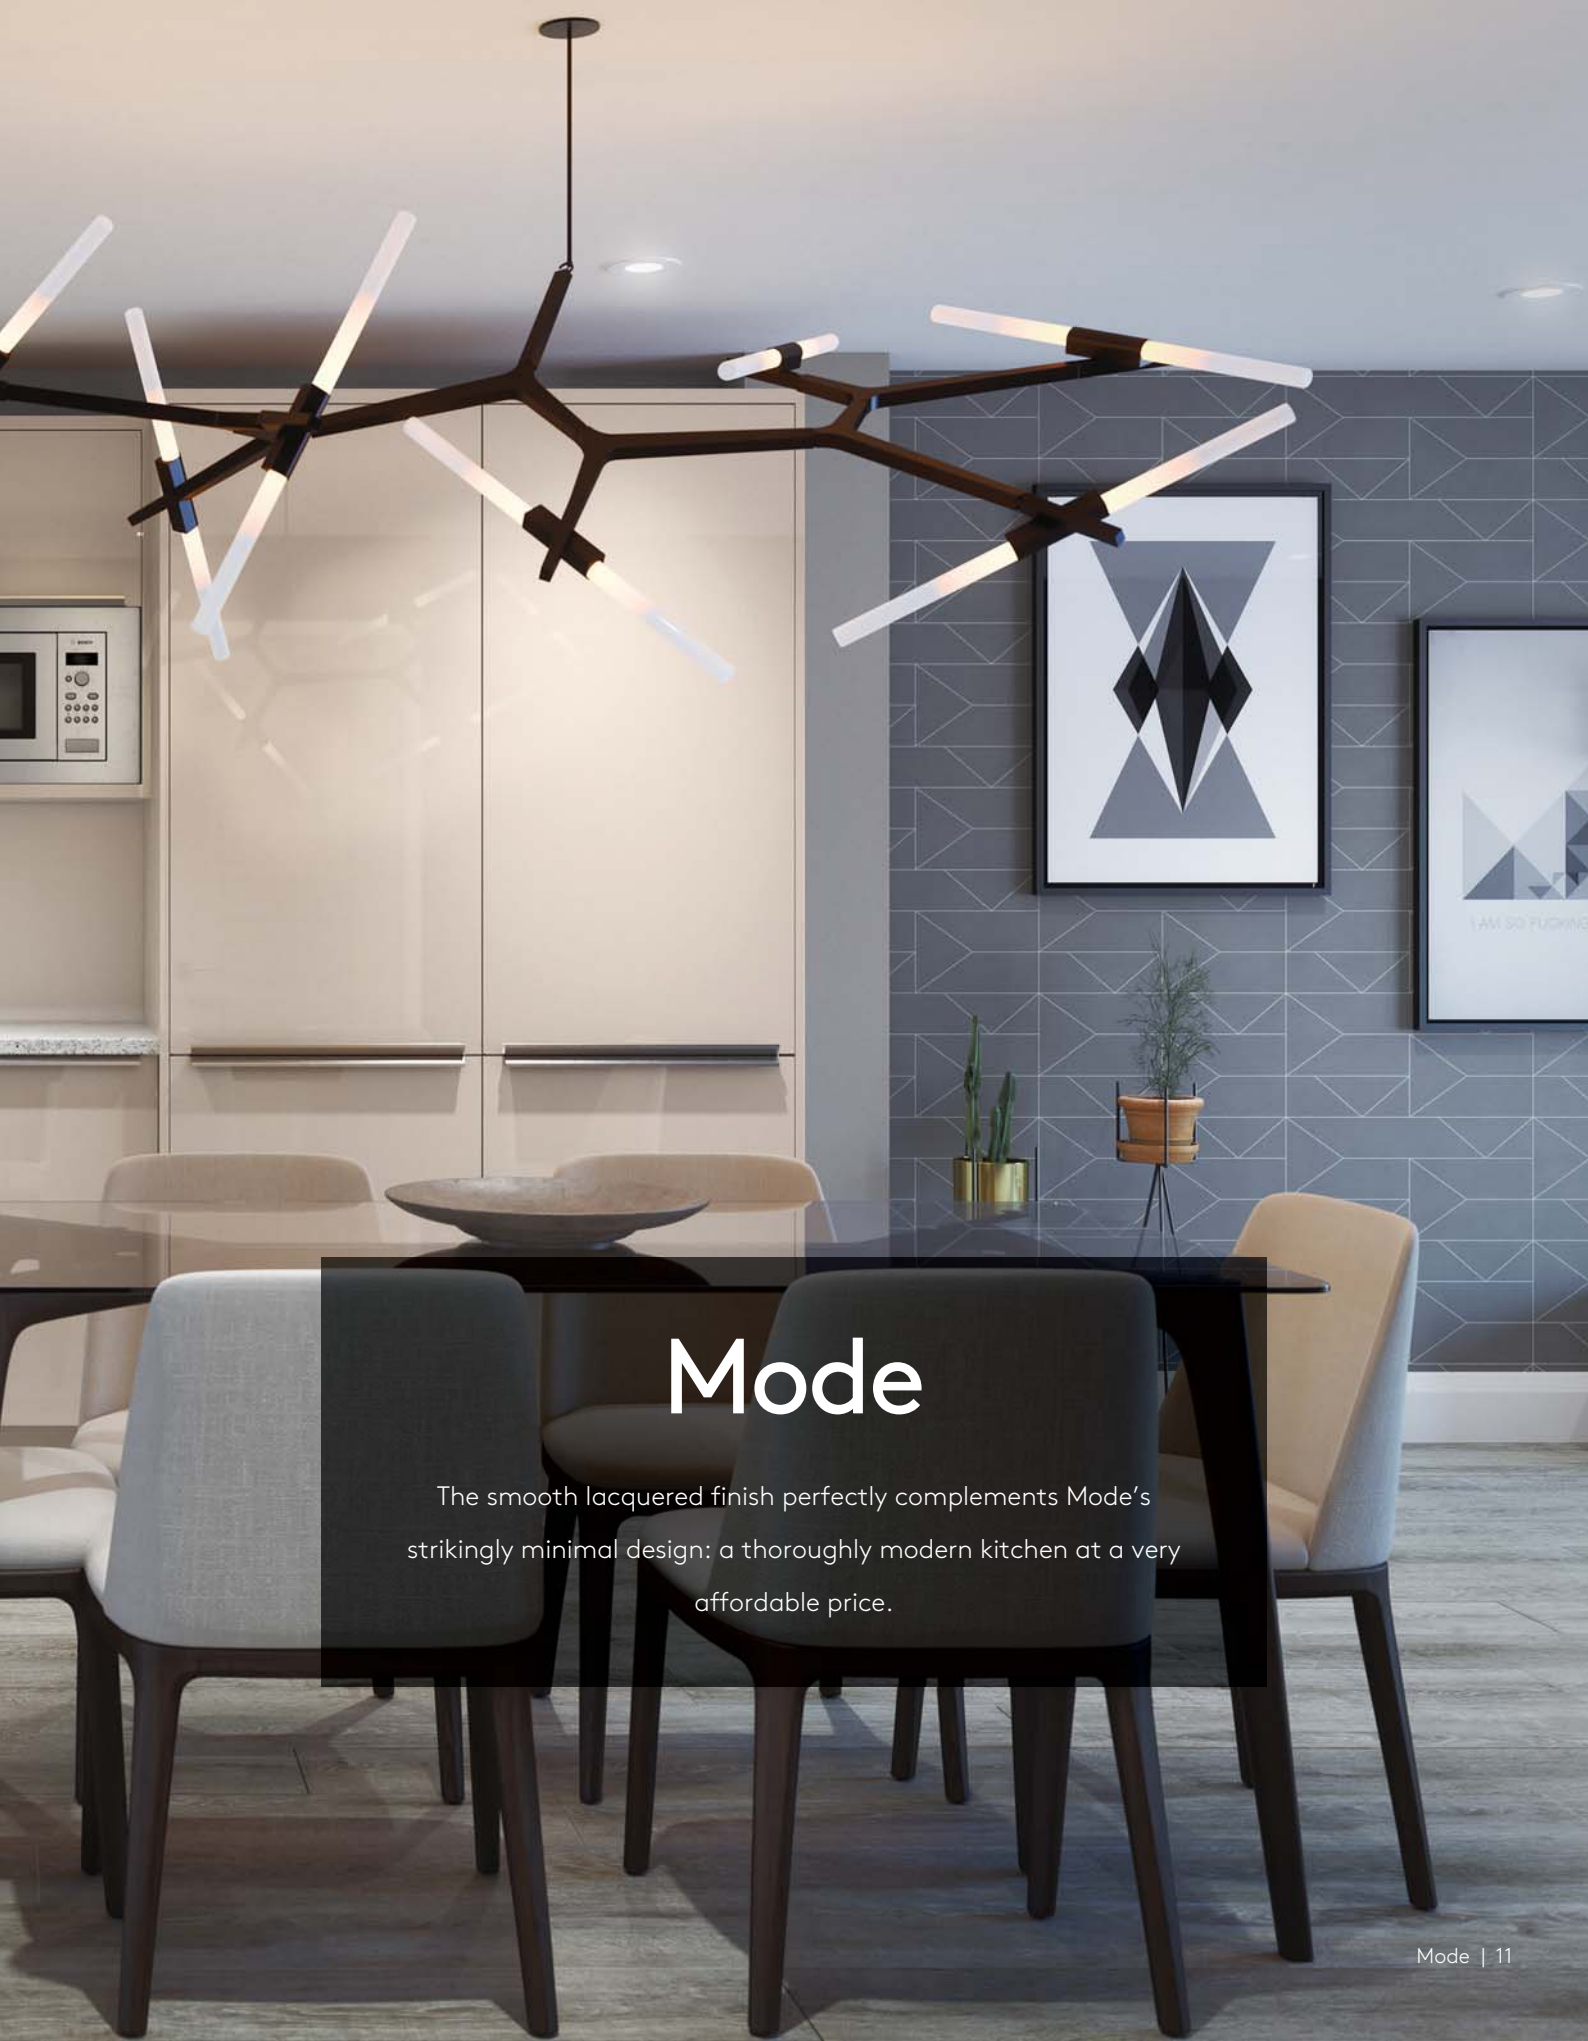

Mode

The smooth lacquered finish perfectly complements Mode's strikingly minimal design: a thoroughly modern kitchen at a very affordable price.