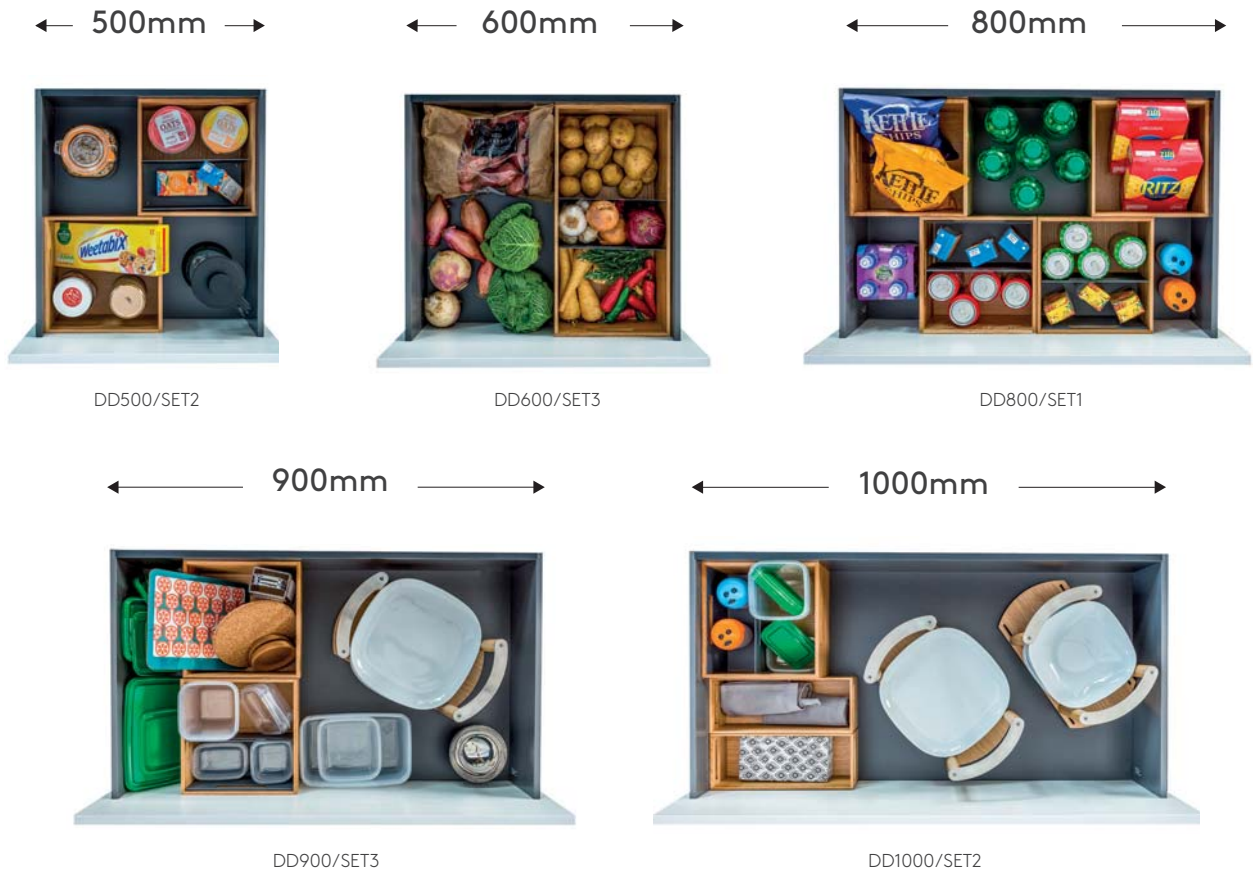

Our Konfigure by Kesseböhmer deep drawer storage solutions offer you an almost infinite number of combinations. Boxes, dividers and removable plate racks ensure that rummaging is a thing of the past.

Mix and match individual elements

Or choose a ready-made set

Above are just a selection of our drawer sets. Ask your retailer for more options.

Drawer dividing system

Ambia-line from Blum helps create order in any Legrabox drawer. Its narrow frame design, offers solutions to keep everything in its place.