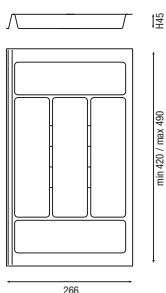

Cutlery trays

Our range of anthracite cutlery inserts by Gollinucci bring personal style and functionality to your drawers. As one complete insert, you have the option to tailor the layout to work for you and your kitchen.

Our new collection of orion grey modular cutlery trays are designed for the optimisation and personalisation of drawers.

- Orion grey
- Minimum drawer depth: 420mm
  Maximum drawer depth: 490mm

Available to fit 400 to 1000mm drawers they offer a compartment for everything.

Order code	drawer width
OGCT400	400mm
OGCT500	500mm
OGCT600	600mm
OGCT800	800mm
OGCT900	900mm
OGCT1000	1000mm

Add a knife block, chopping board or foil and film dispenser for a more tailored solution.

+

+