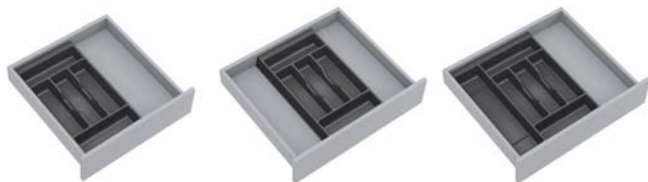

Steel frame

Available in multiple sizes

Cutlery trays

Our range of anthracite cutlery inserts by Gollinucci bring personal style and functionality to your drawers. As one complete insert, you have the option to tailor the layout to work for you and your kitchen.

Our new collection of orion grey modular cutlery trays are designed for the optimisation and personalisation of drawers.

- Orion grey
- Minimum drawer depth: 420mm
Maximum drawer depth: 490mm

MODCT/400SSWOG