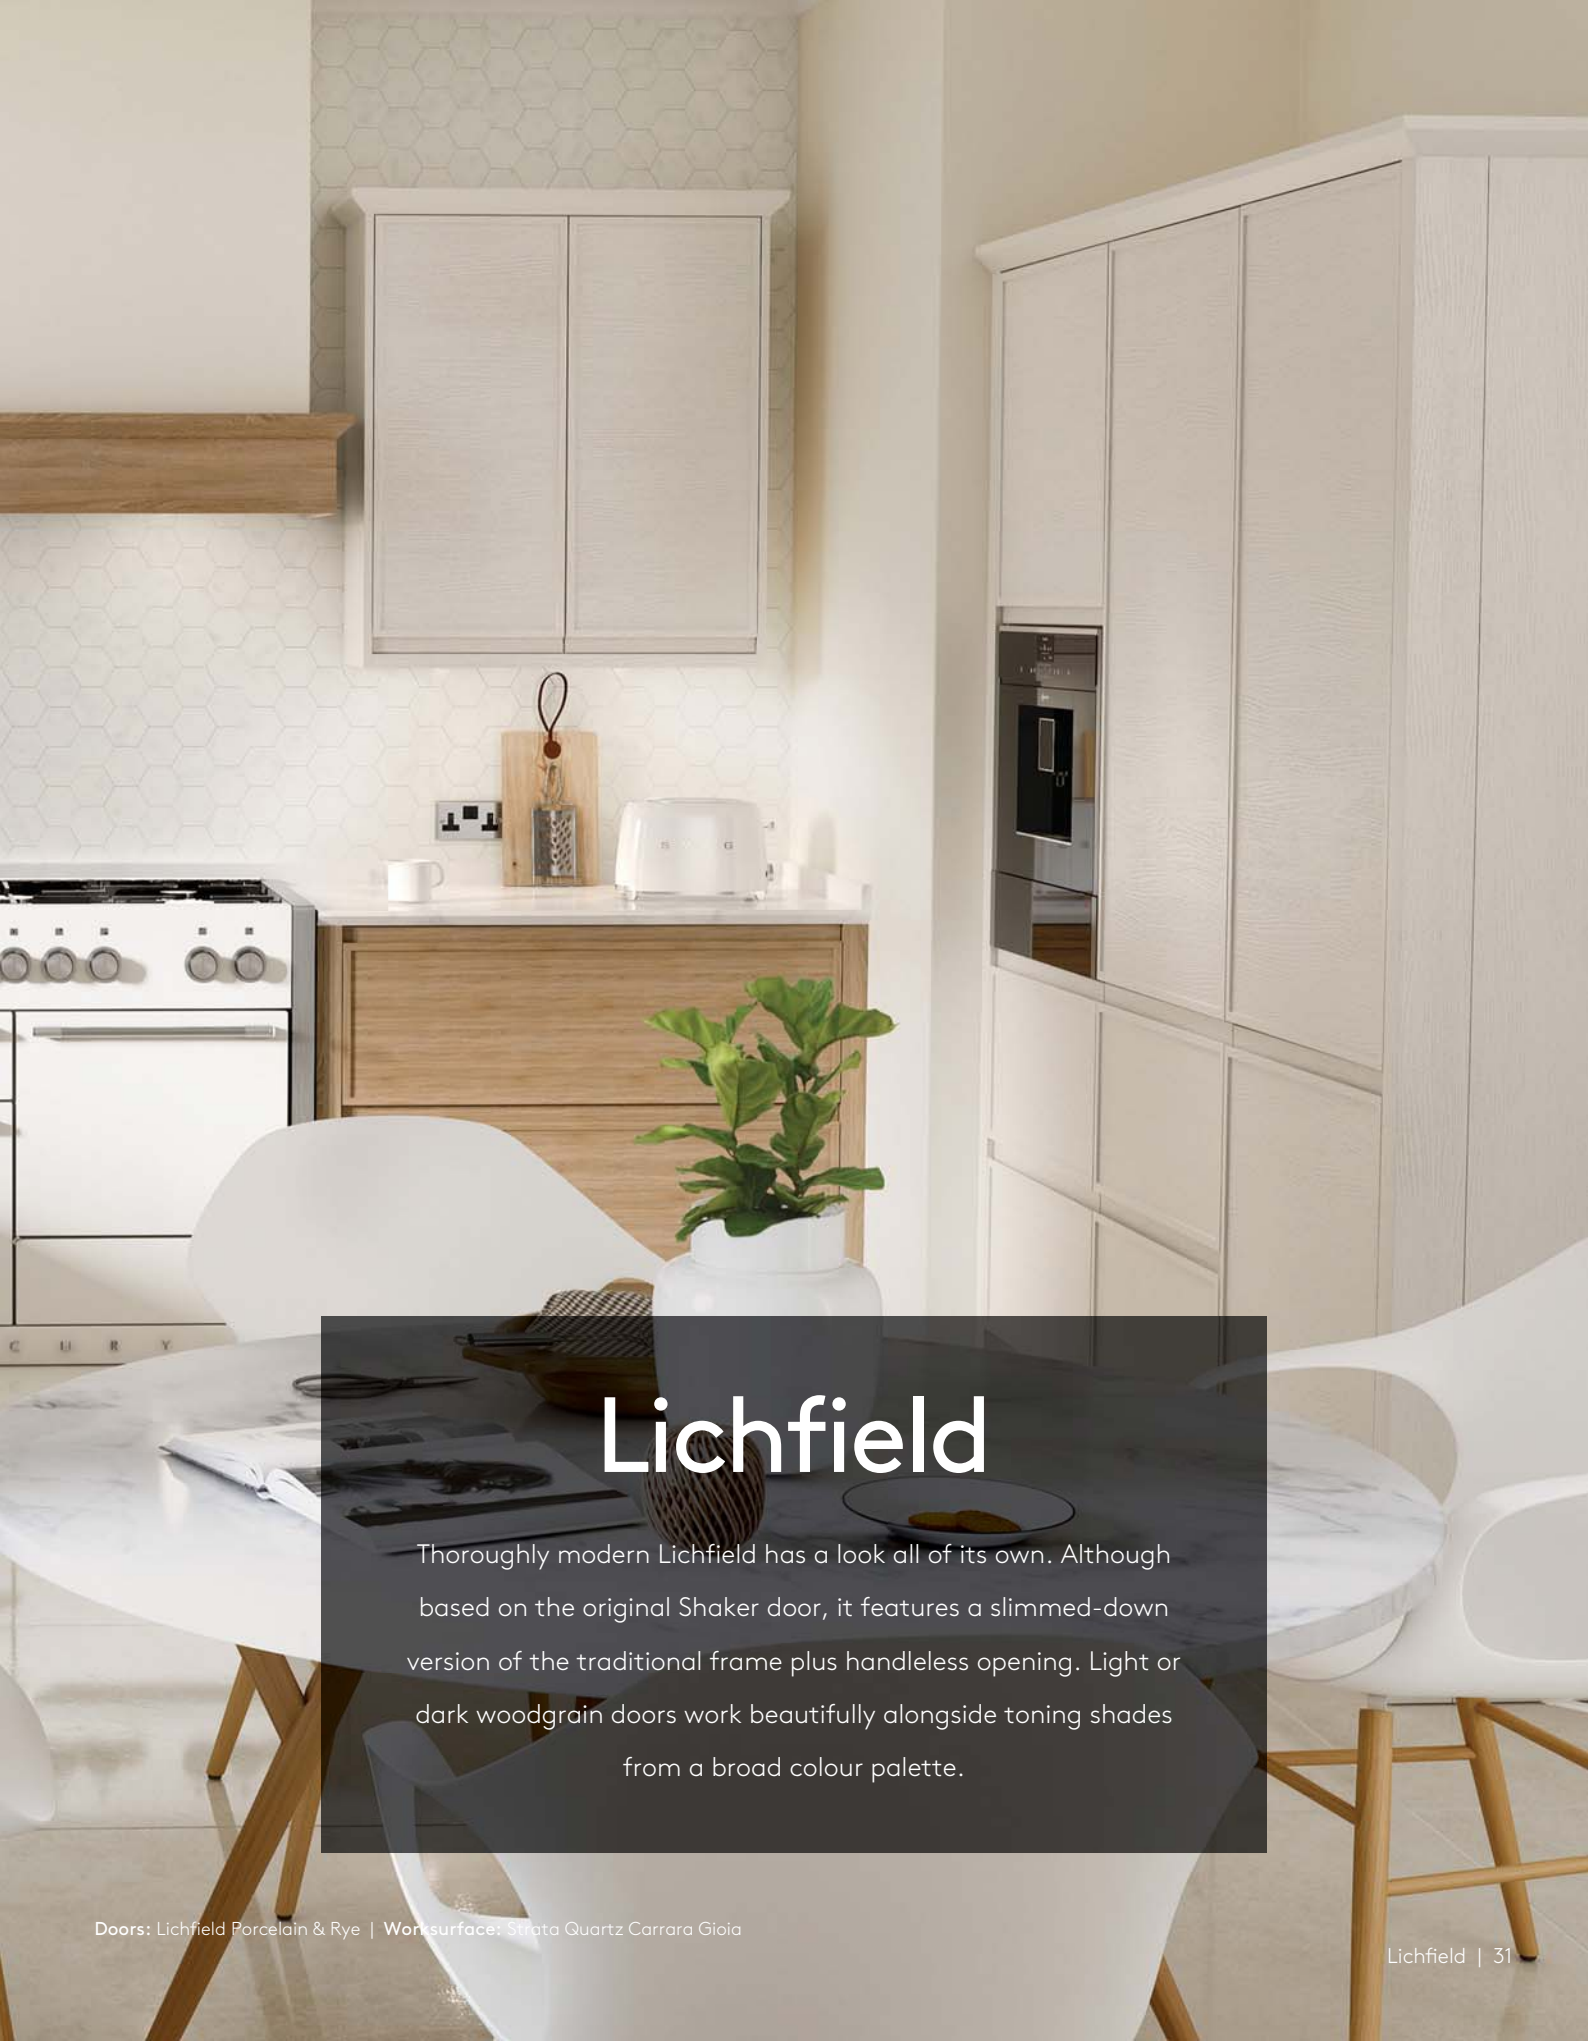

Tomba

SHOWN IN PAINTED WHITE GLOSS

Aluminium Handleless Rail

Doors: Tomba White Gloss with Aluminium Handleless Rail & Lichfield Espresso | Worksurface: Silestone Quartz Lyra

Lichfield

Thoroughly modern Lichfield has a look all of its own. Although based on the original Shaker door, it features a slimmed-down version of the traditional frame plus handleless opening. Light or dark woodgrain doors work beautifully alongside toning shades from a broad colour palette.