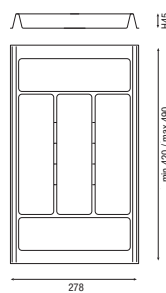

Cutlery trays

Our range of anthracite cutlery inserts by Gollinucci bring personal style and functionality to your drawers. As one complete insert, you have the option to tailor the layout to work for you and your kitchen.

Our new collection of orion grey modular cutlery trays are designed for the optimisation and personalisation of drawers.

- Orion grey
- Minimum drawer depth: 420mm
  Maximum drawer depth: 490mm

Available to fit 400 to 1000mm drawers they offer a compartment for everything.

Order code	drawer width
OGCT400	400mm
OGCT500	500mm
OGCT600	600mm
OGCT800	800mm
OGCT900	900mm
OGCT1000	1000mm

Add a knife block, chopping board or foil and film dispenser for a more tailored solution.

+

+